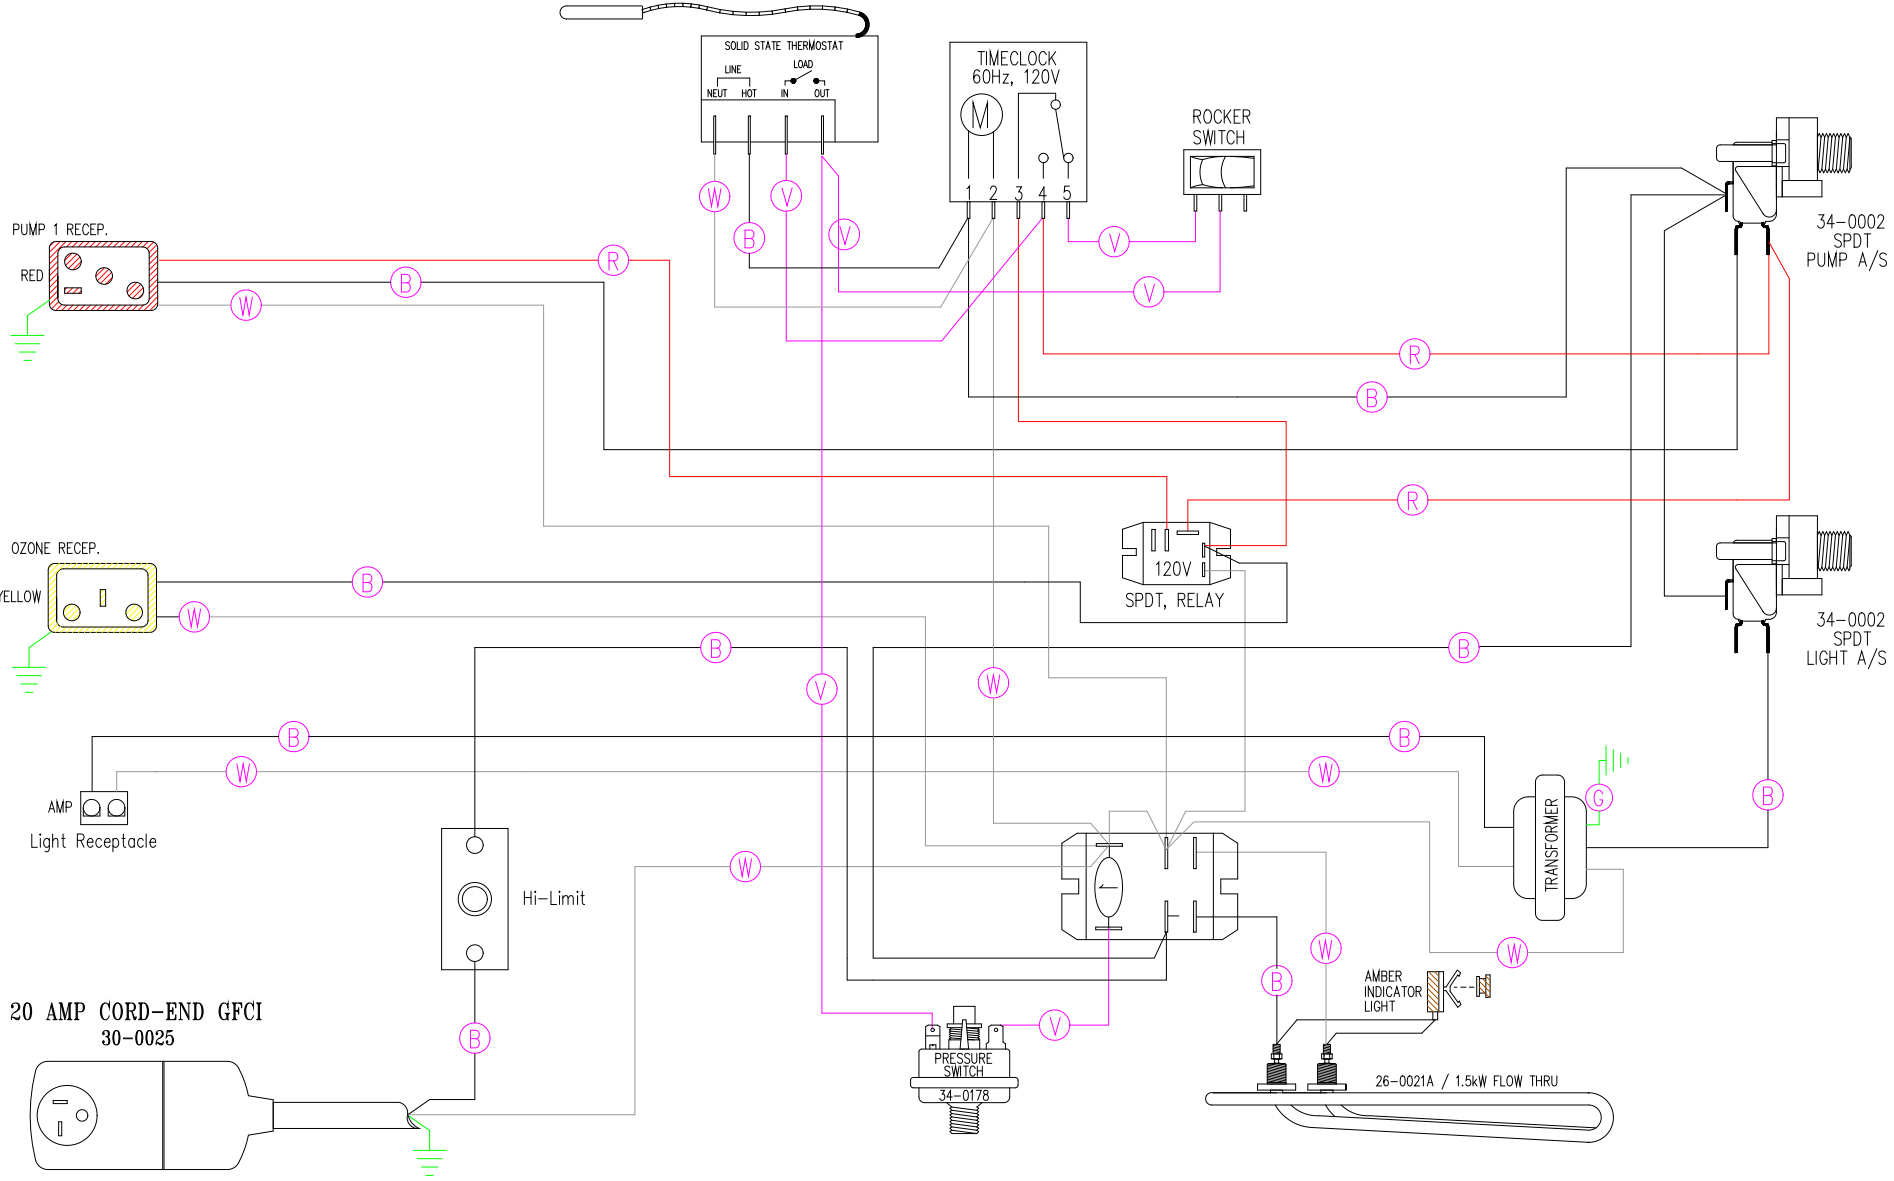

**HYDRO-QUIP**  
CORONA, CA 951.273.7575

Manufacture Notes: (1) ON RELAY INDICATES CAPACITOR.

Dwg. No.  
**101J-DKQ-K**

Drawn  
LSL

Rev  
2

Date  
06.16.04

Diagram No.  
**1329**

Wire Color Code

B - Black	G - Green
Br - Brown	Bl - Blue
R - Red	V - Violet
O - Orange	W - White
Y - Yellow	Gr - Grey

**HYDRO-QUIP**  
CORONA, CA 951.273.7575

Manufacture Notes: (C) ON RELAY INDICATES CAPACITOR.

Dwg. No.  
**101J-DKQ-K**

Drawn  
LSL

Rev  
2

Date  
06.16.04

Diagram No.  
**1329**

Wire Color Code

- B - Black      G - Green
- Br - Brown    Bl - Blue
- R - Red        V - Violet
- O - Orange    W - White
- Y - Yellow     Gr - Grey